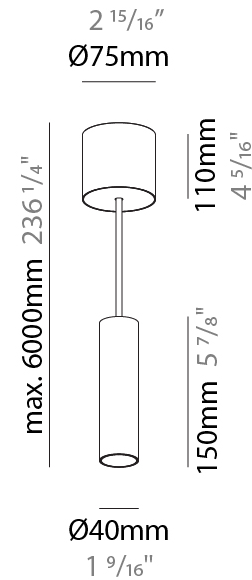

GENERAL

Series: Hangover
Subseries: Hangover Monopoint Surface Canopy
Brand: Prolicht
Division: Architectural
Mounting Type: Suspension
Mounting Location: Ceiling
Subcategory: Pendant

PHYSICAL

Shape: Cylinder
Diameter (mm): 40
Diameter (in): 1 9/16
Height (mm): 150
Height (in): 5 7/8
Max. Overall Height (mm): 2150
Max. Overall Height (in): 84 5/8
Light Distribution: Downlight
Weight (kg): 0.75
Weight (lbs): 1.65
Diffuser: Shine Ring 0-6
Fixture Finish: SSR / BKV / CWI / CRY / HAB / UFT / ITA / RUA / FTG / MYG / LOD / PUS / FRO / FUP / KIA / POP / BLS / SPG / MEY / GOH / GUM / CHC / COM / ABZ / JAG / OBR / MOS / ROR
Fixture Material: Aluminum
Cable Details: 2000mm / 6000mm Cable in White / Black / Orange / Red

ELECTRICAL

Lamp Type: LED (Zhaga Standard)
Input Wattage (W): 10.9
Total Output Wattage (W): 9
Dimming: Non-Dimmable
Driver Included: Yes
Driver Location: Integrated
Driver Type: Constant Current
Driver Class: Class 2
Input Voltage (V): 120
Constant Current (MA): 500
Upon Request: Remote: 0-10Vdc dimming / Phase dimming 120Vac

LED

Number of LEDs: 1
Color Temperature (°K): 2700 / 3000 / 4000
Max. Delivered Lumen (lm): 842
CRI: >90 CRI
Lamp Life (hrs): 50000

OPTICAL

Reflector: 40 / 50

RATINGS AND CERTIFICATIONS

Certified By: Certified for North American Standards
IP rating: IP20