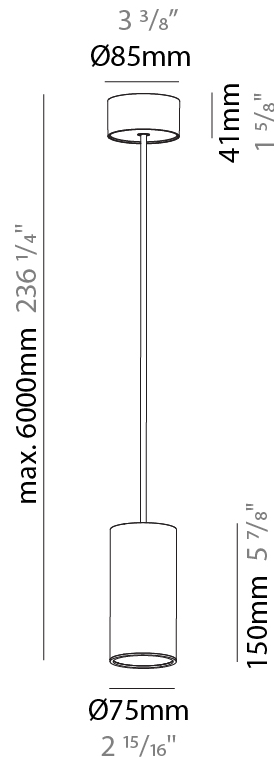

GENERAL

Series: Hangover
Subseries: Hangover Monopoint Surface Canopy
Brand: Prolicht
Division: Architectural
Mounting Type: Suspension
Mounting Location: Ceiling
Subcategory: Pendant

PHYSICAL

Shape: Cylinder
Diameter (mm): 75
Diameter (in): 2 ¹⁵/₁₆
Height (mm): 150
Height (in): 5 ⁷/₈
Max. Overall Height (mm): 2150
Max. Overall Height (in): 84 ⁵/₈
Light Distribution: Direct
Diffuser: Shine Ring 0-6
Fixture Finish: SSR / BKV / CWI / CRY / HAB / UFT / ITA / RUA / FTG / MYG / LOD / PUS / FRO / FUP / KIA / POP / BLS / SPG / MEY / GOH / GUM / CHC / COM / ABZ / JAG / OBR / MOS / ROR
Fixture Material: Aluminum
Cable Details: 2000mm / 6000mm Cable in White / Black / Orange / Red

ELECTRICAL

Lamp Type: LED (Zhaga Standard)
Input Wattage (W): 10.95
Total Output Wattage (W): 9.18
Dimming: Non-Dimmable
Driver Included: Yes
Driver Location: Integrated
Driver Type: Constant Current
Driver Class: Class 2
Input Voltage (V): 120
Constant Current (mA): 500
Upon Request: Remote: 0-10Vdc dimming / Phase dimming 120Vac / Non-dimming 120/277Vac

LED

Number of LEDs: 1
Color Temperature (°K): 2700 / 3000 / 4000
Max. Delivered Lumen (lm): 923
CRI: >90 CRI
Efficiency (%): 86
Lamp Life (hrs): 50000

OPTICAL

Reflector°: 18 / 36 / 52

RATINGS AND CERTIFICATIONS

Certified By: Certified for North American Standards
IP rating: IP20