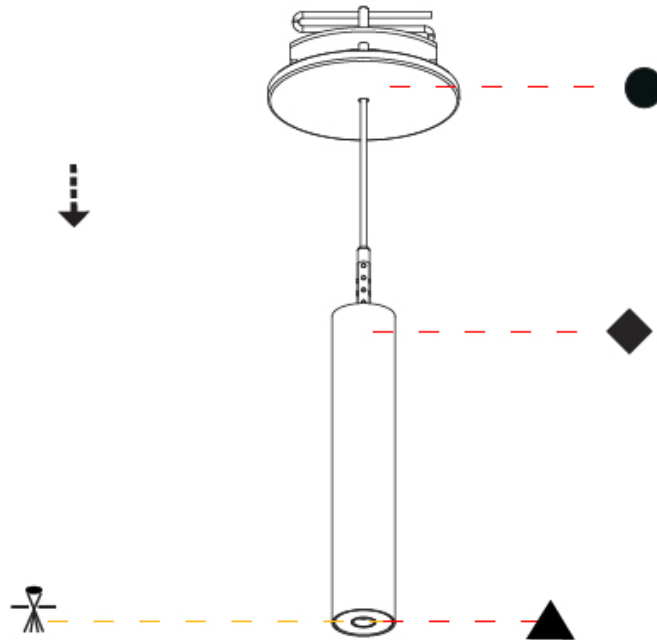

HANGOVER PLUG MONOPOINT RECESSED CANOPY SUSPENSION

A30839-

PROJECT	_____
TYPE	_____
SPECIFIER	_____
QUANTITY	_____
DATE	_____

A