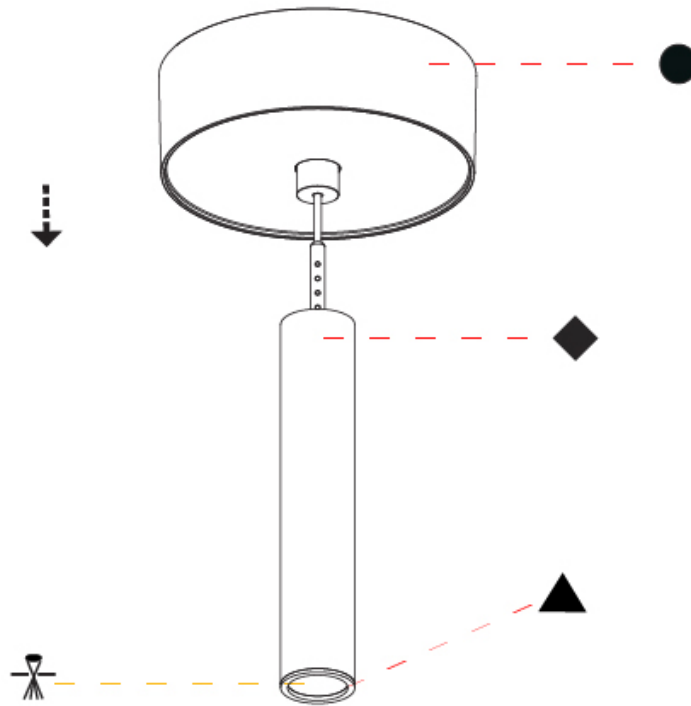

HANGOVER PLUG SHINE MONOPOINT SURFACE CANOPY SUSPENSION

A30847-

PROJECT

TYPE

SPECIFIER

QUANTITY

DATE

A